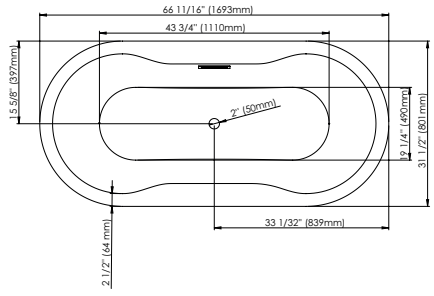

BERLIN 3266

66 11/16" x 31 1/2" x 18 1/8" [64gallons]

24-48 hrs

Bathtub only

BER3266

Mass-Air

BER3266M

Included: 12 injectors, 750W (1 1/2h.p.) Optima blower, with 300W heating element, 72" blower hose extension, and remote control.

Rouge-Air

BER3266A

Included: 12 micro-jets, 750W (1 1/2h.p.) Optima blower, with 300W heating element, 72" blower hose extension, and remote control.

GENERAL OPTIONS

Overflow and waste included: Chrome	Above-the-floor rough (AFR)	
Acrylic Colour: White	Adjustable feet	Standard
Gel black neck pillow		
White or brushed nickel overflow and drain kit		

MASS-AIR / ROUGE-AIR OPTIONS

Mass-Air Jet finish: White/Chrome	Standard
Others: Chrome/Chrome	
96" blower hose extension	

A blower hose extension is required when the blower is located more than 4' from the bathtub.

* Possibility to install FEN990240 and TARON990340 faucets.

LINEAR OVERFLOW

White

Brushed nickel

Chrome

CONFORMITY ATTESTATION
Bathtub Standards
CAN / CSA.B45.5
Hydromassage Standard
CAN / CSA.B45.10 / CSA.C22.2 / UL-1795