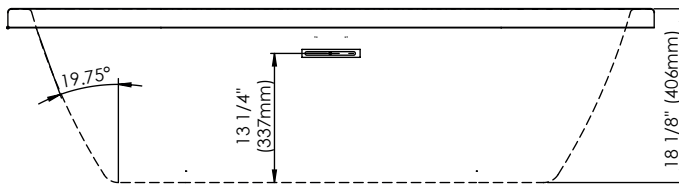

Produits Neptune
Rouge

Berlin 3266

Bathtub

Ajustable feet

Above-the-floor rough (AFR)

*All dimensions are approximate and subject to change without notice
Please refer to the installation guide before beginning the installation