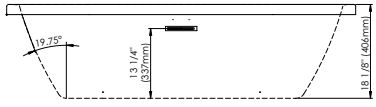

BERLIN 3266

66 11/16" x 31 1/2" x 18 1/8" [64gallons]

24-48 hrs

Bathtub only

BER3266

Mass-Air

BER3266M

Included: 12 injectors, 750W (1 1/2h.p.) Optima blower, with 300W heating element, 72" blower hose extension, and remote control.