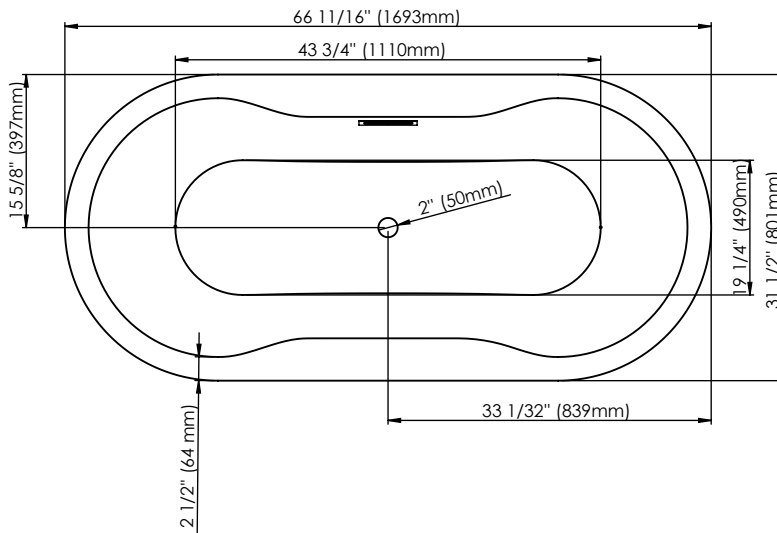

Produits Neptune
Rouge

Berlin 3266

Bathtub

Ajustable feet

Above-the-floor rough (AFR)

*All dimensions are approximate and subject to change without notice
Please refer to the installation guide before beginning the installation